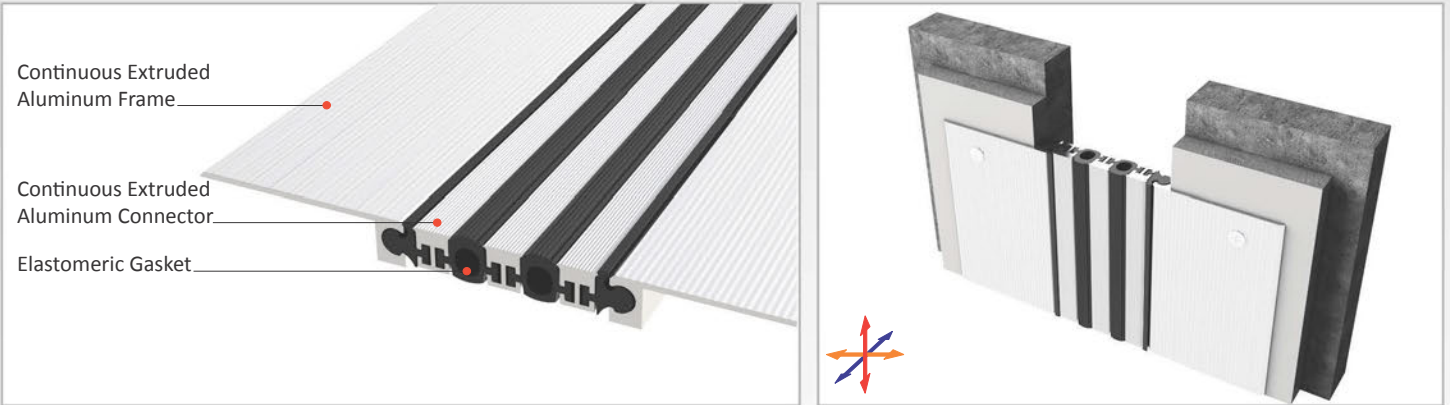

AS U136 can be considered as surface mounted type of AS A126 and can easily be installed by means of screws to all types of wall & ceiling. Adjustable interlocking profile and gasket configuration makes it available for gaps up to 200 mm. Multipartite design ensures the profile to meet displacements in 3 directions. If inquired, AS U136 can be applied with floor type AS U236 and this dual application brings in a decorative aspect. Profiles are delivered factory-assembled.

- Application Areas** : Indoor & Outdoor / Wall & Ceiling
- Ideal for** : Shopping Malls, Airports, Residences, Hospitals, Hotels, Commercial & Public Buildings etc.
- Material** : Mill Finish Aluminum (Anodizing optional), TPE Gasket
- Aluminum Alloy** : 6063 AA-USA / EN AW 6063
- Optional Supplies** : Fire Barrier, Waterproof EPDM membrane

* Visuals are representative and the profile configuration may differ depending on the characteristics requested.

GASKET COLORS **BLACK** GREY BEIGE Custom Colors available.

LOCATION	MODEL	GAP (Fb) mm	HEIGHT (H) MM	OVERALL WIDTH (B) mm	VISIBLE WIDTH (S) mm	MOVEMENT (W) mm	LOAD CAPACITY	STANDARD LENGTH (mt)
Wall to Wall	AS U136-035	35	15	155	155	± 2	N/A	3
	AS U136-060	60	15	180	180	± 4	N/A	3
	AS U136-080	80	15	200	200	± 6	N/A	3
	AS U136-100	100	15	220	220	± 8	N/A	3
	AS U136-120	120	15	240	240	± 10	N/A	3
	AS U136-140	140	15	260	260	± 12	N/A	3
	AS U136-160	160	15	280	280	± 14	N/A	3
	AS U136-180	180	15	300	300	± 16	N/A	3
	AS U136-200	200	15	320	320	± 18	N/A	3

Note: Please ask for different sizes

Profil No Profile Number	AS U136 200	AS U136 200K
Fb (mm)	200	200
H (mm) yaklaşık approx.	15	15
W± (mm) yaklaşık approx.	±18	±18
Renk Color	Alüminyum: Natürel, Fitiller: Siyah, gri, diğer Aluminum: Natural, Inserts: Black, grey, others	
Malzeme Material	Alüminyum, TPE Termoplastik Elastomer Aluminum, TPE Thermoplastic Elastomer	
Standart Uzunluk Standard Length	3	