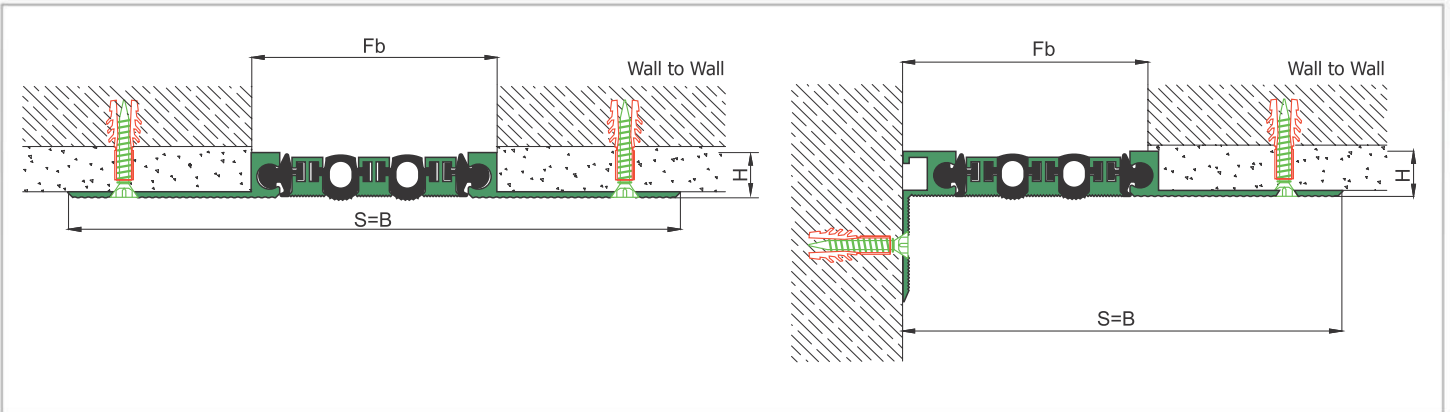

AS U136 can be considered as surface mounted type of AS A126 and can easily be installed by means of screws to all types of wall & ceiling. Adjustable interlocking profile and gasket configuration makes it available for gaps up to 200 mm. Multipartite design ensures the profile to meet displacements in 3 directions. If inquired, AS U136 can be applied with floor type AS U236 and this dual application brings in a decorative aspect. Profiles are delivered factory-assembled.

- Application Areas** : Indoor & Outdoor / Wall & Ceiling
- Ideal for** : Shopping Malls, Airports, Residences, Hospitals, Hotels, Commercial & Public Buildings etc.
- Material** : Mill Finish Aluminum (Anodizing optional), TPE Gasket
- Aluminum Alloy** : 6063 AA-USA / EN AW 6063
- Optional Supplies** : Fire Barrier, Waterproof EPDM membrane

* Visuals are representative and the profile configuration may differ depending on the characteristics requested.

GASKET COLORS **BLACK** GREY BEIGE Custom Colors available.

LOCATION	MODEL	GAP (Fb) mm	HEIGHT (H) MM	OVERALL WIDTH (B) mm	VISIBLE WIDTH (S) mm	MOVEMENT (W) mm	LOAD CAPACITY	STANDARD LENGTH (mt)
Wall to Wall	AS U136-035	35	15	155	155	± 2	N/A	3
	AS U136-060	60	15	180	180	± 4	N/A	3
	AS U136-080	80	15	200	200	± 6	N/A	3
	AS U136-100	100	15	220	220	± 8	N/A	3
	AS U136-120	120	15	240	240	± 10	N/A	3
	AS U136-140	140	15	260	260	± 12	N/A	3
	AS U136-160	160	15	280	280	± 14	N/A	3
	AS U136-180	180	15	300	300	± 16	N/A	3
	AS U136-200	200	15	320	320	± 18	N/A	3

Note: Please ask for different sizes

Profil No Profile Number	AS U136 200	AS U136 200K
Fb (mm)	200	200
H (mm) yaklaşık approx.	15	15
W± (mm) yaklaşık approx.	±18	±18
Renk Color	Alüminyum: Natürel, Fitiller: Siyah, gri, diğer Aluminum: Natural, Inserts: Black, grey, others	
Malzeme Material	Alüminyum, TPE Termoplastik Elastomer Aluminum, TPE Thermoplastic Elastomer	
Standart Uzunluk Standard Length	3	