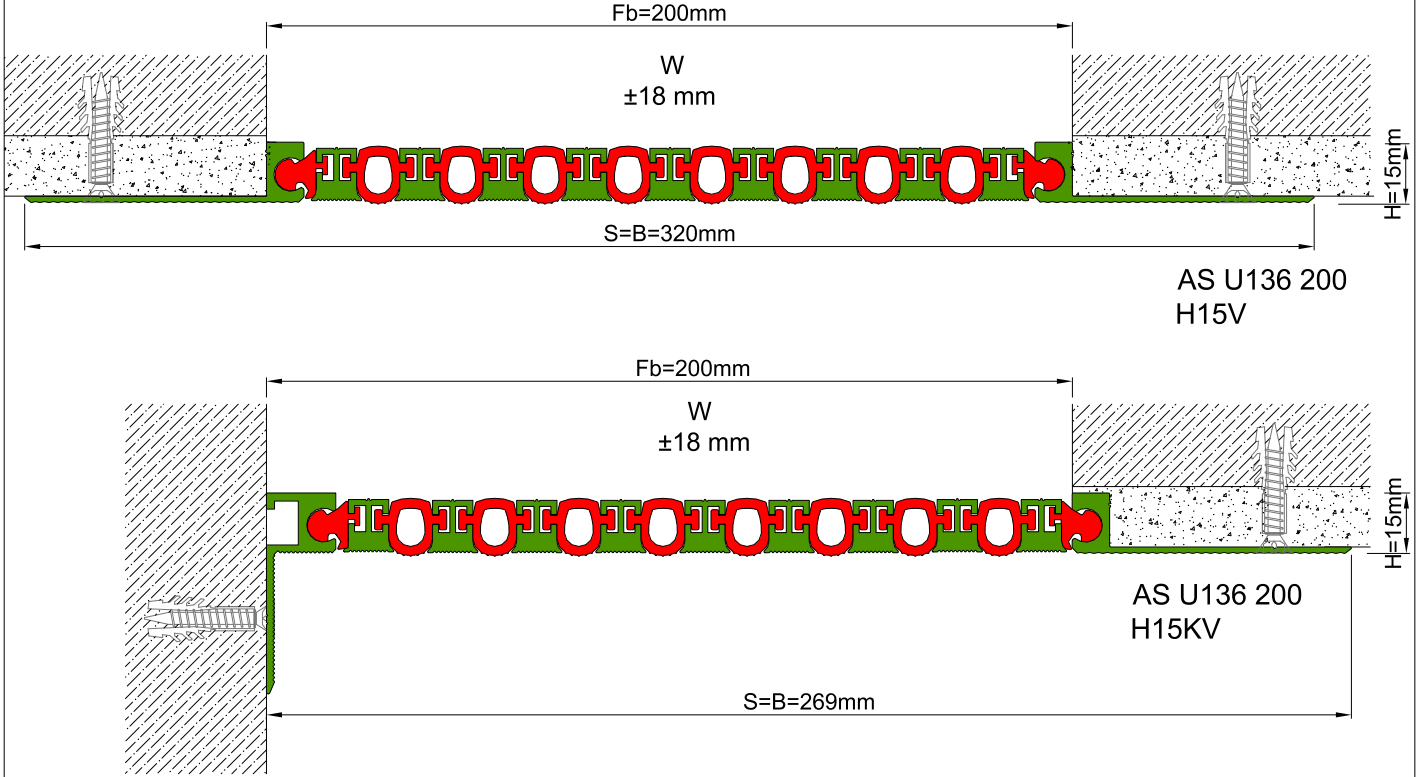

AS U136 can be considered as surface mounted type of AS A126 and can easily be installed by means of screws to all types of wall & ceiling. Adjustable interlocking profile and gasket configuration makes it available for gaps up to 200 mm. Multipartite design ensures the profile to meet displacements in 3 directions. If inquired, AS U136 can be applied with floor type AS U236 and this dual application brings in a decorative aspect. Profiles are delivered factory-assembled.

* Visuals are representative and the profile configuration may differ depending on the characteristics requested.

GASKET COLORS **BLACK** GREY BEIGE Custom Colors available.

LOCATION	MODEL	GAP (Fb) mm	HEIGHT (H) MM	OVERALL WIDTH (B) mm	VISIBLE WIDTH (S) mm	MOVEMENT (W) mm	LOAD CAPACITY	STANDARD LENGTH (mt)
Wall to Wall	AS U136-035	35	15	155	155	± 2	N/A	3
	AS U136-060	60	15	180	180	± 4	N/A	3
	AS U136-080	80	15	200	200	± 6	N/A	3
	AS U136-100	100	15	220	220	± 8	N/A	3
	AS U136-120	120	15	240	240	± 10	N/A	3
	AS U136-140	140	15	260	260	± 12	N/A	3
	AS U136-160	160	15	280	280	± 14	N/A	3
	AS U136-180	180	15	300	300	± 16	N/A	3
	AS U136-200	200	15	320	320	± 18	N/A	3

Note: Please ask for different sizes

Profil No Profile Number	AS U136 200	AS U136 200K
Fb (mm)	200	200
H (mm) yaklaşık approx.	15	15
W± (mm) yaklaşık approx.	±18	±18
Renk Color	Alüminyum: Natürel, Fitiller: Siyah, gri, diğer Aluminum: Natural, Inserts: Black, grey, others	
Malzeme Material	Alüminyum, TPE Termoplastik Elastomer Aluminum, TPE Thermoplastic Elastomer	
Standart Uzunluk Standard Length	3	